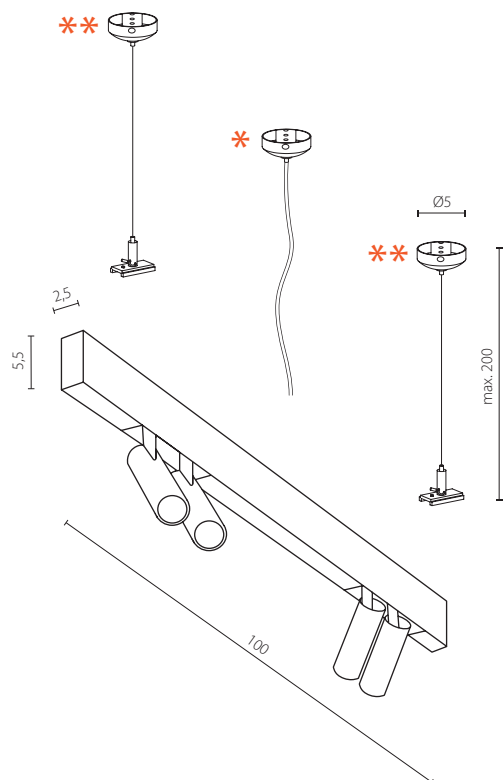

52M1032BK-AZ4802
track magnetic 1m, 3000K, black

52M1032WH-AZ4803
track magnetic 1m, 3000K, white

TRACK MAGNETIC SET 1M 3000K / 4000K

LED integrated

voltage: 48V

IP20

technical

specification

LED 26W 2022m 3000K

LED 26W 1930lm 4000K

installation: Track Magnetic

pendant with AZ4828 or AZ4829

COLOUR / NEW INDEX NO.

	3000K BLACK (BK)	AZ4802	(52M1032BK)
	3000K WHITE (BK)	AZ4803	(52M1032WH)
	4000K BLACK (BK)	AZ4804	(52M1042BK)
	4000K WHITE (BK)	AZ4805	(52M1042WH)

* Ceiling Plate + Wire

** Track Magnetic Suspension Kit 2m

Set specification:

AZ4802 = AZ4638 + AZ4669 + AZ4652 + 2x AZ4584

AZ4803 = AZ4639 + AZ4670 + AZ4653 + 2x AZ4585

AZ4804 = AZ4638 + AZ4669 + AZ4652 + 2x AZ4586