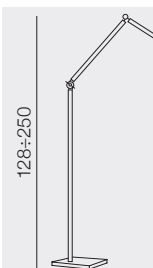

Zyta Floor

LAMP BODY

new AZ4193 (black/gold)

E27 1x Max 60W
aluminium