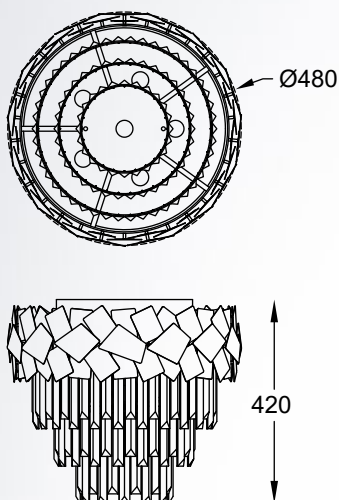

new

QUASAR
Ceiling lamp
C0506-05A-B5AC
5xE14 MAX 40W
metal mirror stainless steel body,
clear crystal shade

new

QUASAR
Ceiling lamp
C0506-05A-B5E3
5xE14 MAX 40W
metal brushed gold stainless steel body,
clear crystal shade

new

QUASAR
Ceiling lamp
C0506-06A-B5AC
6xE14 MAX 40W
metal mirror stainless steel body,
clear crystal shade

new

QUASAR
Ceiling lamp
C0506-06A-B5E3
6xE14 MAX 40W
metal brushed gold stainless steel body,
clear crystal shade