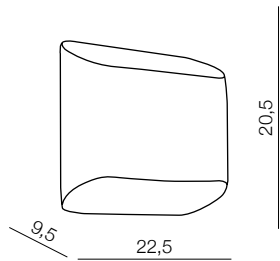

Pancake

330

Pancake

- 1 AZ0112 (black)
- 2 AZ0113 (amber)
- 3 AZ0114 (white)
- 4 AZ0136 (red)

G9 2x 40W
metal/glass

1 BLACK 2 AMBER 3 WHITE 4 RED

Rosa

331