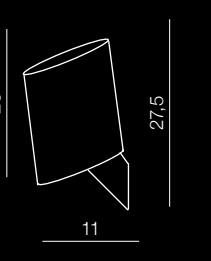

Pancake

330

Pancake

- 1 AZ0112 (black)
- 2 AZ0113 (amber)
- 3 AZ0114 (white)
- 4 AZ0136 (red)

G9 2x 40W
metal/glass

1 BLACK 2 AMBER 3 WHITE 4 RED

Rosa

331