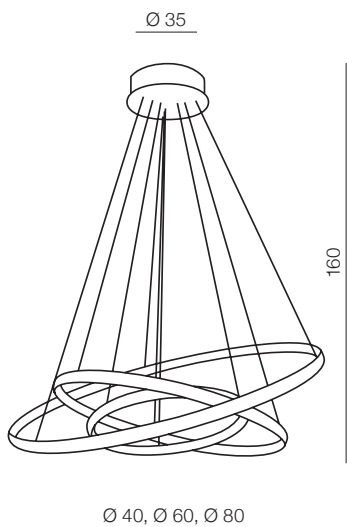

Brighton

new 100

Brighton 3 LED

- 1 AZ1609 (chrome)
- new 2 AZ4428 (black)
- new 3 AZ4429 (gold)

LED 55W 3300lm
3000K
metal crystals

Brighton

101

new