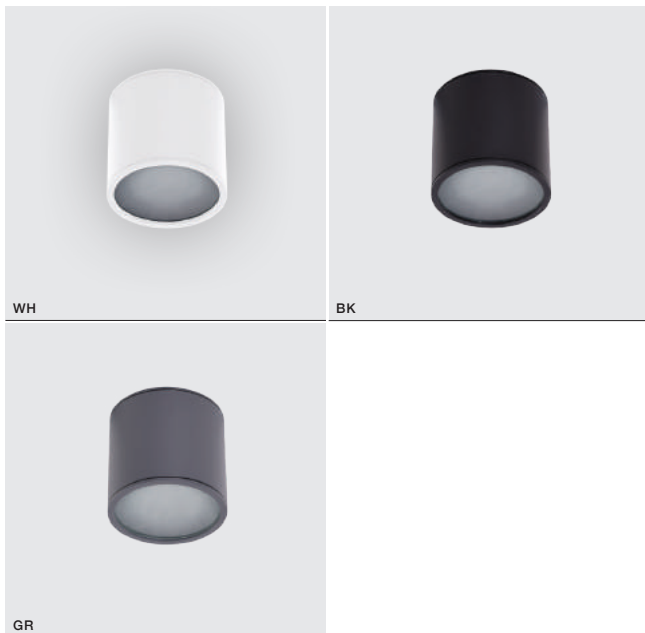

# ALIX IP65

Outdoor lamps

## ALIX IP65

bulb not included

voltage: 230V	GU10 1x Max 35W	
IP65	installation place	<input checked="" type="checkbox"/>

### COLOUR / NEW INDEX NO.

- BLACK (BK) . . . . . **AZ4056**
- GREY (GR) . . . . . **AZ4057**
- WHITE (WH) . . . . . **AZ4055**

\* - EXPLANATION SHORTCUT PAGE 2 (E)