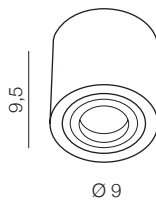

## IP44

1 CHROME

2 WHITE

BULB NOT INCLUDED