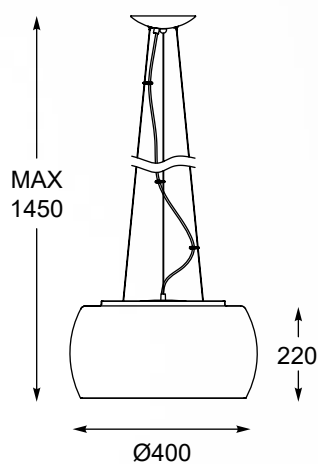

# RAIN

SILVER

**RAIN**  
Pendant lamp  
**P0076-06X-F4K9**  
6xG9 MAX 42W  
metal chrome,  
smoky glass with  
crystal drops inside

**RAIN**  
Pendant lamp  
**P0076-05L-F4K9**  
5xG9 MAX 42W  
metal chrome,  
smoky glass with  
crystal drops inside

**RAIN**  
Pendant lamp  
**P0076-01D-F4K9**  
1xG9 MAX 42W  
metal chrome,  
smoky glass with  
crystal drops inside