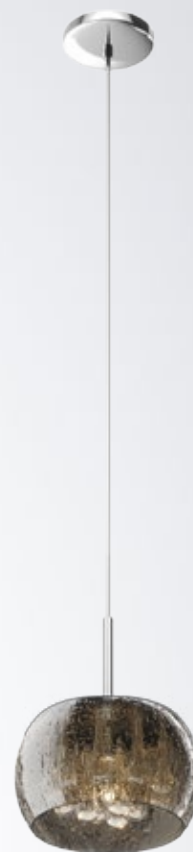

# RAIN

SILVER

**RAIN**  
Pendant lamp  
**P0076-06X-F4K9**  
6xG9 MAX 42W  
metal chrome,  
smoky glass with  
crystal drops inside

**RAIN**  
Pendant lamp  
**P0076-05L-F4K9**  
5xG9 MAX 42W  
metal chrome,  
smoky glass with  
crystal drops inside

**RAIN**  
Pendant lamp  
**P0076-01D-F4K9**  
1xG9 MAX 42W  
metal chrome,  
smoky glass with  
crystal drops inside