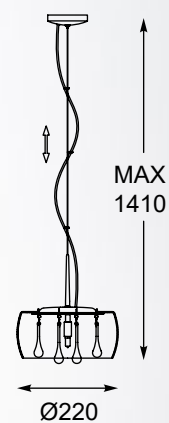

# RAIN

SILVER

**RAIN**  
Pendant lamp  
**P0076-06X-F4K9**  
6xG9 MAX 42W  
metal chrome,  
smoky glass with  
crystal drops inside

**RAIN**  
Pendant lamp  
**P0076-05L-F4K9**  
5xG9 MAX 42W  
metal chrome,  
smoky glass with  
crystal drops inside

**RAIN**  
Pendant lamp  
**P0076-01D-F4K9**  
1xG9 MAX 42W  
metal chrome,  
smoky glass with  
crystal drops inside