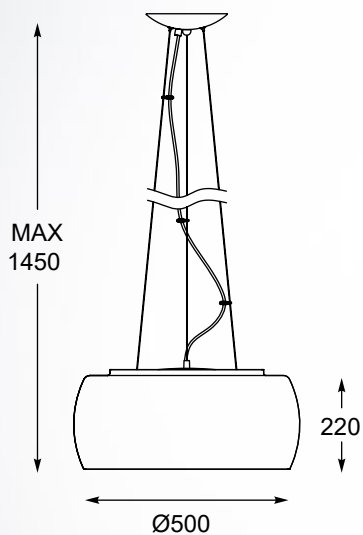

# RAIN

SILVER

**RAIN**  
Pendant lamp  
**P0076-06X-F4K9**  
6xG9 MAX 42W  
metal chrome,  
smoky glass with  
crystal drops inside

**RAIN**  
Pendant lamp  
**P0076-05L-F4K9**  
5xG9 MAX 42W  
metal chrome,  
smoky glass with  
crystal drops inside

**RAIN**  
Pendant lamp  
**P0076-01D-F4K9**  
1xG9 MAX 42W  
metal chrome,  
smoky glass with  
crystal drops inside