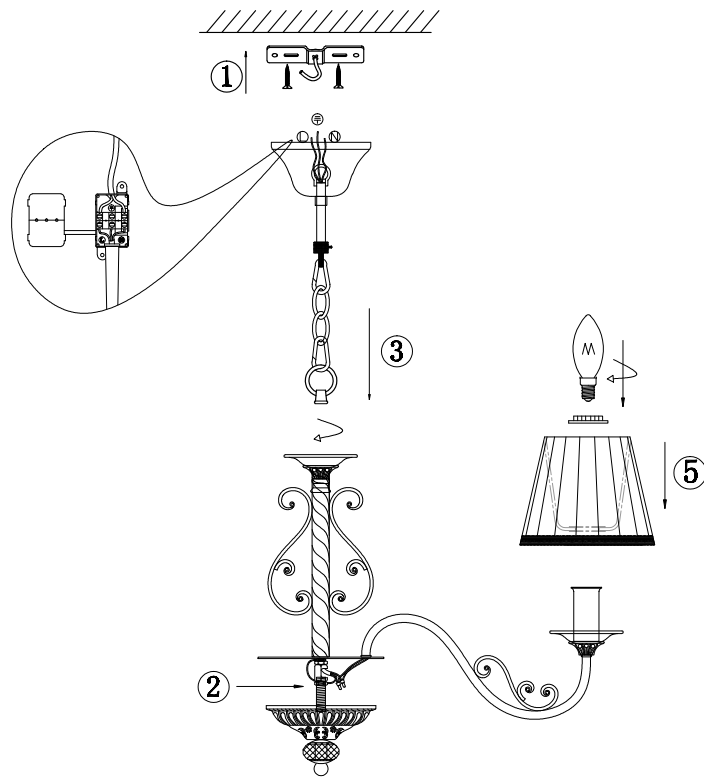

FREYA
TRADITION OF QUALITY

Instruction

FR2290PL-07W

7 x E14 (40W)

Model: FR2290PL-07W
Series: Sunrise

Ceiling Lamps