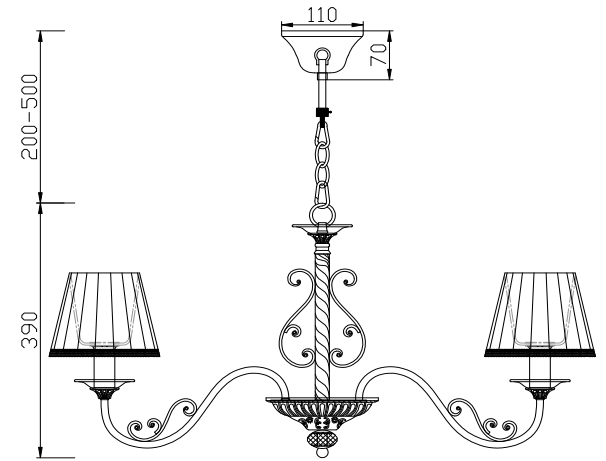

FREYA
TRADITION OF QUALITY

Instruction

FR2290PL-07W

7 x E14 (40W)

Model: FR2290PL-07W
Series: Sunrise

Ceiling Lamps