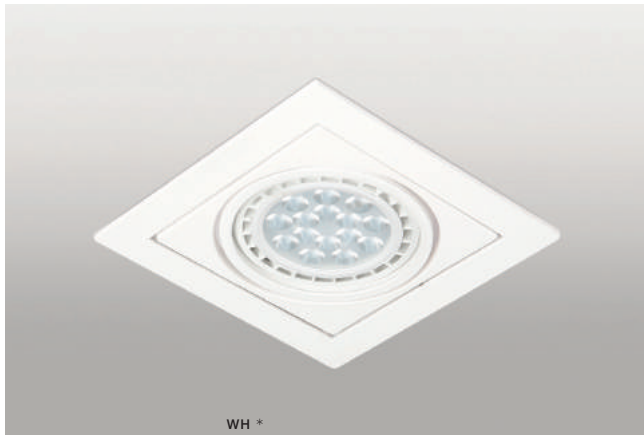

### VERDI

bulb not included

voltage: 230V	connect 1x ES111 MAX 50W or ADAP111
IP20	connect GU10 1x Max 40W
	installation place
	inlet opening  17x17cm