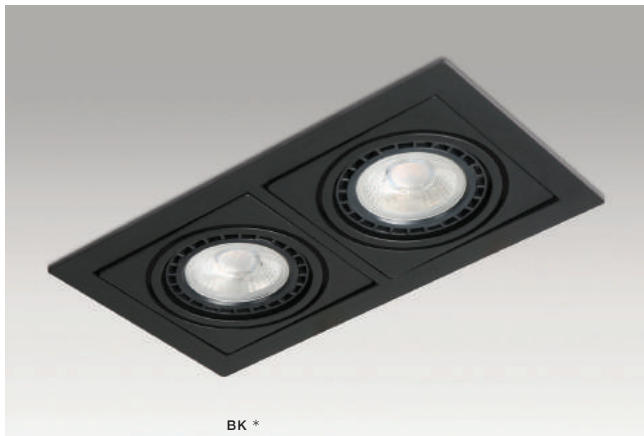

VERDI 2

bulb not included

voltage: 230V	connect 2x ES111 MAX 50W or ADAP111
IP20	connect GU10 2x Max 40W
	installation place
	inlet opening 30x17cm

COLOUR / NEW INDEX NO.

- ☐ WHITE (WH) **AZ3528**
- ☒ BLACK (BK) **AZ3529**