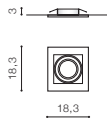

VERDI 2

bulb not included

voltage: 230V	connect 2x ES111 MAX 50W or ADAP111
IP20	connect GU10 2x Max 40W
	installation place
	inlet opening 30x17cm

COLOUR / NEW INDEX NO.

- ☐ WHITE (WH) **AZ3528**
- ☒ BLACK (BK) **AZ3529**