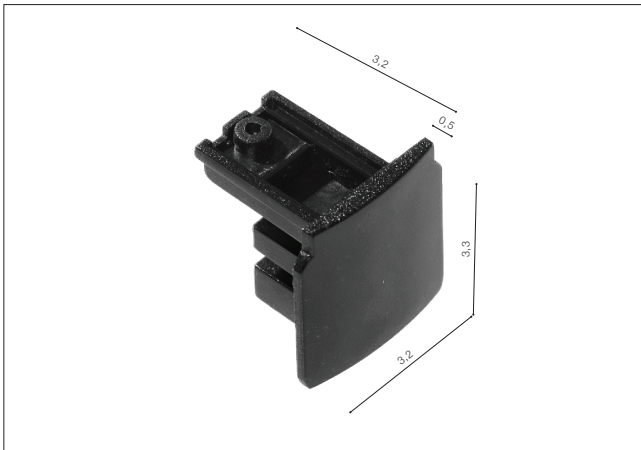

X Connector Gips

- X CONNECTOR GIPS (BLACK) **AZ4302**
- X CONNECTOR GIPS (WHITE) **AZ4301**

Flexible Connector

- FLEXIBLE CONNECTOR (BLACK) **AZ4282**
- FLEXIBLE CONNECTOR (WHITE) **AZ4281**

End Cap

- END CAP (BLACK) **AZ4288**
- END CAP (WHITE) **AZ4287**