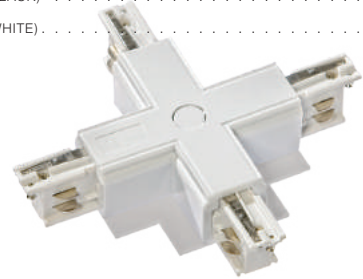

X Connector Gips

- X CONNECTOR GIPS (BLACK) **AZ4302**
- X CONNECTOR GIPS (WHITE) **AZ4301**

Flexible Connector

- FLEXIBLE CONNECTOR (BLACK) **AZ4282**
- FLEXIBLE CONNECTOR (WHITE) **AZ4281**

End Cap

- END CAP (BLACK) **AZ4288**
- END CAP (WHITE) **AZ4287**