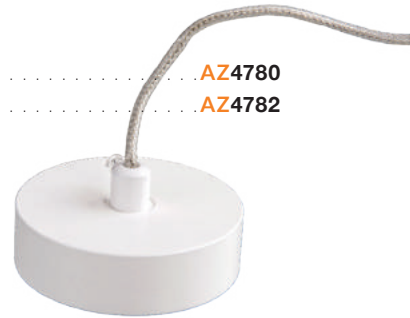

### Ceiling plate + wire

- CEILING PLATE + WIRE (BLACK) .....AZ4780
- CEILING PLATE + WIRE (WHITE) .....AZ4782

### Electric

- ELECTRIC (BLACK) .....AZ4749
- ELECTRIC (WHITE) .....AZ4748