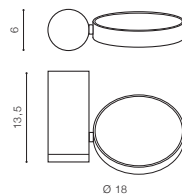

GALENA

Exposed downlights

GALENA

LED integrated

voltage: 230V	LED 11W 3000K RA>80	
IP20	1000 lm	
technical specification	installation place	
	beam angle: 112°	

COLOUR / NEW INDEX NO.

MATT WHITE (WH) **AZ1457**