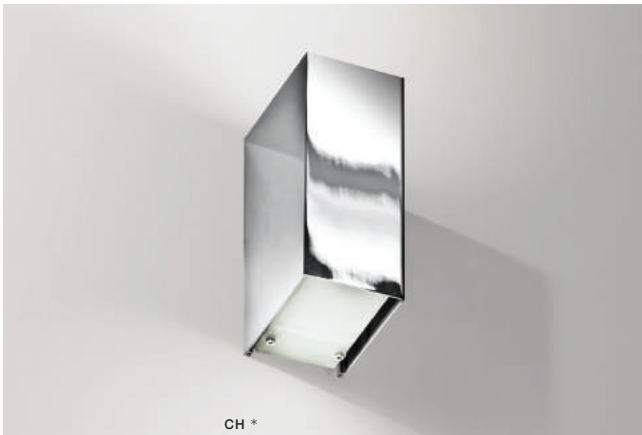

RAUL

Indoor wall lamps

RAUL

bulb not included

voltage: 230V	connect G9 2x Max.40W	
IP20	installation place	<input type="checkbox"/>

COLOUR / NEW INDEX NO.

- ALUMINIUM (ALU) **AZ0892**
- WHITE (WH) **AZ0891**
- CHROME (CH) **AZ0868**

ALU

WH

* - EXPLANATION SHORTCUT PAGE 2 (E)