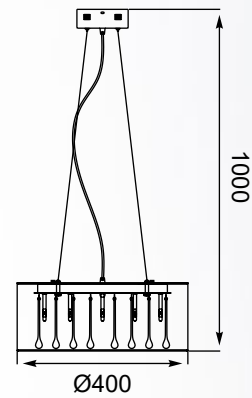

ARTEMIDA
Pendant lamp
RLD92193-6
6xG9 MAX 42W
silver metal canopy
white thread shade
with crystal drops inside

ARTEMIDA
Pendant lamp
RLD92193-5
5xG9 MAX 42W
silver metal canopy
white thread shade
with crystal drops inside