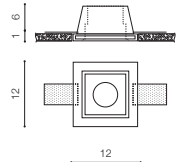

HERA GIPS SQUARE

Downlights

HERA GIPS SQUARE S WH

bulb not included

voltage: 230V	connect GU10 1x Max 40W
IP20	
	installation place
	inlet opening 10x10cm

COLOUR / NEW INDEX NO.

WHITE (WH) **AZ3466**

HERA GIPS SQUARE M WH

bulb not included

voltage: 230V	connect GU10 1x Max 40W
IP20	
	installation place
	inlet opening 12x12cm

COLOUR / NEW INDEX NO.

WHITE (WH) **AZ3467**

glass diffuser only included with AZ3467

Recommended plasterboard profile: 12mm