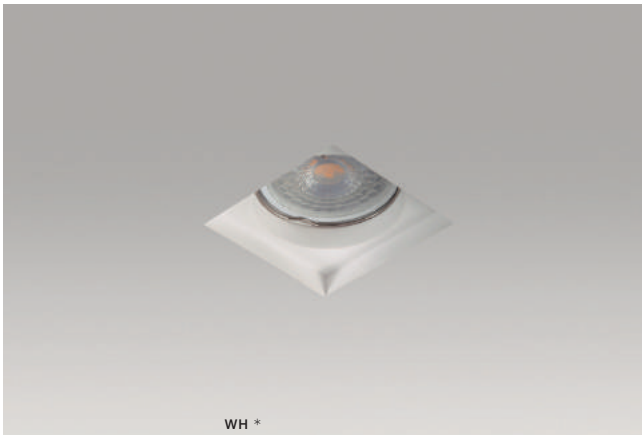

HERA GIPS SQUARE

Downlights

HERA GIPS SQUARE S WH

bulb not included

voltage: 230V	connect GU10 1x Max 40W
IP20	
	installation place
	inlet opening 10x10cm

COLOUR / NEW INDEX NO.

WHITE (WH) **AZ3466**

HERA GIPS SQUARE M WH

bulb not included

voltage: 230V	connect GU10 1x Max 40W
IP20	
	installation place
	inlet opening 12x12cm

COLOUR / NEW INDEX NO.

WHITE (WH) **AZ3467**

glass diffuser only included with AZ3467

Recommended plasterboard profile: 12mm