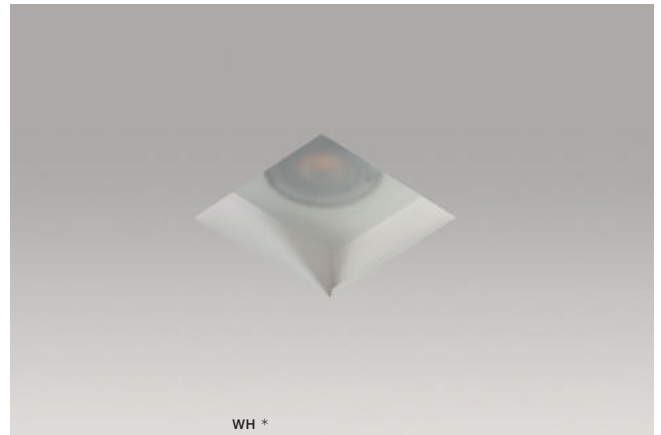

HERA GIPS SQUARE

Downlights

HERA GIPS SQUARE S WH

bulb not included

voltage: 230V	connect GU10 1x Max 40W
IP20	
	installation place
	inlet opening 10x10cm

COLOUR / NEW INDEX NO.

WHITE (WH) **AZ3466**

HERA GIPS SQUARE M WH

bulb not included

voltage: 230V	connect GU10 1x Max 40W
IP20	
	installation place
	inlet opening 12x12cm

COLOUR / NEW INDEX NO.

WHITE (WH) **AZ3467**

glass diffuser only included with AZ3467

Recommended plasterboard profile: 12mm