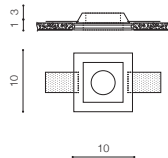

HERA GIPS SQUARE

Downlights

HERA GIPS SQUARE S WH

bulb not included

voltage: 230V	connect GU10 1x Max 40W
IP20	
	installation place
	inlet opening 10x10cm

COLOUR / NEW INDEX NO.

WHITE (WH) **AZ3466**

HERA GIPS SQUARE M WH

bulb not included

voltage: 230V	connect GU10 1x Max 40W
IP20	
	installation place
	inlet opening 12x12cm

COLOUR / NEW INDEX NO.

WHITE (WH) **AZ3467**

glass diffuser only included with AZ3467

Recommended plasterboard profile: 12mm