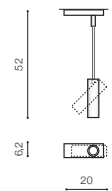

LENS SQUARE

Exposed downlights

WH/WH *

LENS SQUARE

bulb not included

voltage: 230V	LED GU10 1xMax 35W
IP20	
	installation place <input type="checkbox"/>

COLOUR / NEW INDEX NO.

- WHITE / WHITE (WH/WH) **AZ3513**
- BLACK / BLACK (BK/BK) **AZ3514**
- BLACK / GOLD (BK/GO) **AZ3515**