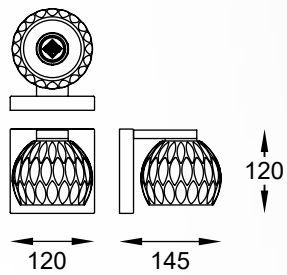

AURELIA
Pendant lamp
P0404-01A-F4AC
1xG9 MAX 42W
clear glass shade
metal chrome canopy

AURELIA **LED**
Wall lamp
W0404-01A-B5AC
1xLED 5W 470LM 3000K
clear glass shade
metal chrome body