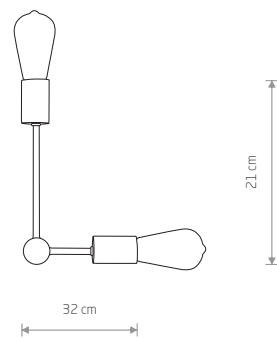

ROTOR 7934

ROTOR 7936

ROTOR 7935

**ROTOR**  
painted steel

7934

2xE27, max 60W

**ROTOR**  
painted steel

7936

4xE27, max 60W

**ROTOR**  
painted steel

7933

2xE27, max 60W

**ROTOR**  
painted steel

7935

4xE27, max 60W

**ROTOR**  
painted steel