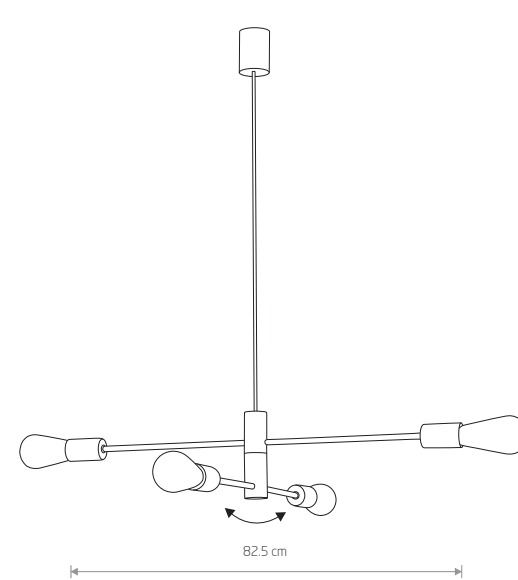

ROTOR 7934

ROTOR 7936

ROTOR 7935

**ROTOR**  
painted steel

7934

2xE27, max 60W

**ROTOR**  
painted steel

7936

4xE27, max 60W

**ROTOR**  
painted steel

7933

2xE27, max 60W

**ROTOR**  
painted steel

7935

4xE27, max 60W

**ROTOR**  
painted steel

7937

6xE27, max 60W