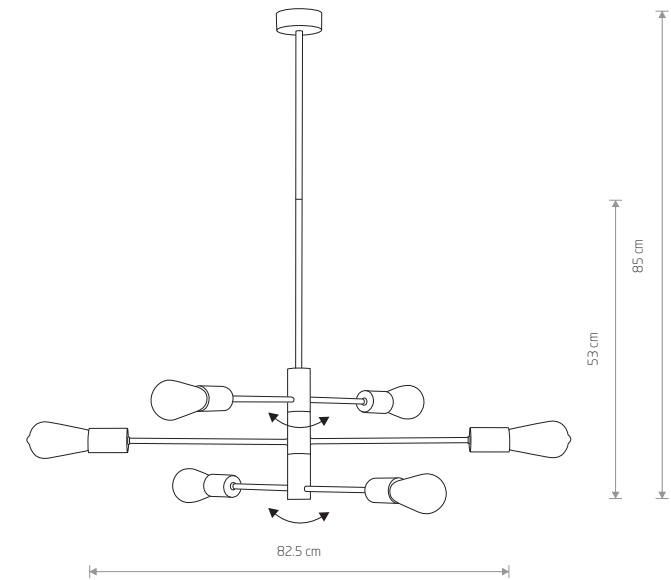

ROTOR 7934

ROTOR 7936

ROTOR 7935

**ROTOR**  
painted steel

7934

2xE27, max 60W

**ROTOR**  
painted steel

7936

4xE27, max 60W

**ROTOR**  
painted steel

7933

2xE27, max 60W

**ROTOR**  
painted steel

7935

4xE27, max 60W

**ROTOR**  
painted steel

7937

6xE27, max 60W