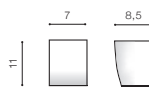

REZIA 2

bulb not included ☒

voltage: 230V	GU10 2x MAX 35W	☒
IP54		
	installation place	☐

COLOUR / NEW INDEX NO.

- BLACK (BK) **AZ4345**
- DARK GRAY (DGR) **AZ4346**