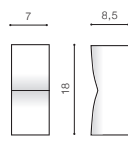

* - EXPLANATION SHORTCUT PAGE 2 (E)