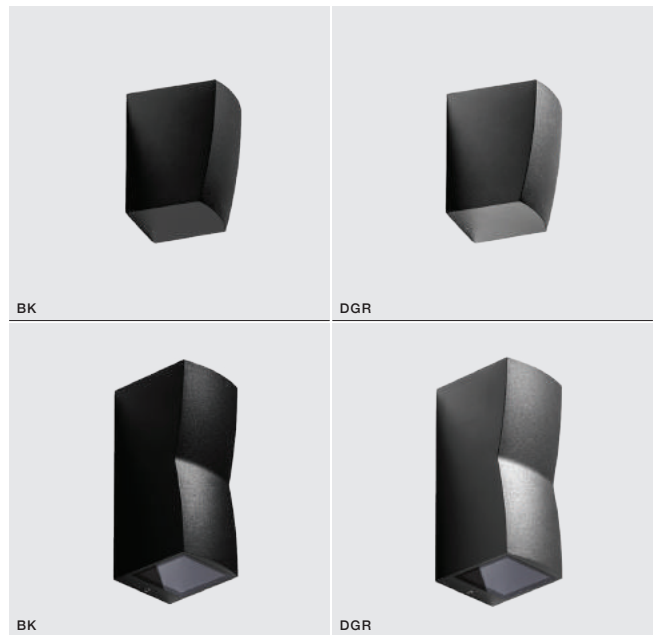

REZIA IP54

Outdoor lamps

REZIA 1

bulb not included

| | | |
|---------------|--------------------|-------------------------------------|
| voltage: 230V | GU10 1x MAX 35W | <input checked="" type="checkbox"/> |
| IP54 | | |
| | installation place | <input type="checkbox"/> |

COLOUR / NEW INDEX NO.

- BLACK (BK) **AZ4343**
- DARK GRAY (DGR) **AZ4344**

REZIA 2

bulb not included

| | | |
|---------------|--------------------|-------------------------------------|
| voltage: 230V | GU10 2x MAX 35W | <input checked="" type="checkbox"/> |
| IP54 | | |
| | installation place | <input type="checkbox"/> |