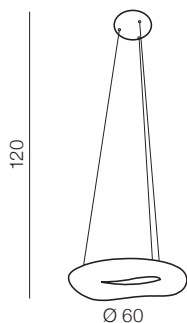

Donut CCT

85

Donut Pendant CCT 46 LED

AZ2672

LED integrated
LED 64W 5440lm
CCT 2700-6000K dimm
power dimmable
acryl

Donut Pendant CCT 60 LED

AZ2673

LED integrated
LED 64W 5440lm
CCT 2700-6000K dimm
power dimmable
acryl

Donut Pendant CCT 91 LED

AZ2675

LED integrated
LED 216W 18360lm
CCT 2700-6000K dimm
power dimmable
acryl