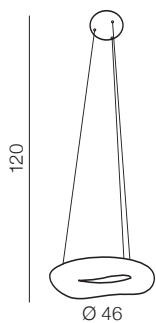

Donut CCT

85

Donut Pendant CCT 46 LED

AZ2672

LED integrated
LED 64W 5440lm
CCT 2700-6000K dimm
power dimmable
acryl

Donut Pendant CCT 60 LED

AZ2673

LED integrated
LED 64W 5440lm
CCT 2700-6000K dimm
power dimmable
acryl

Donut Pendant CCT 91 LED

AZ2675

LED integrated
LED 216W 18360lm
CCT 2700-6000K dimm
power dimmable
acryl