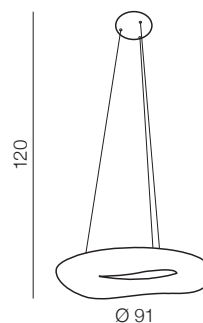

Donut CCT

85

Donut Pendant CCT 46 LED

AZ2672

LED integrated
LED 64W 5440lm
CCT 2700-6000K dimm
power dimmable
acryl

Donut Pendant CCT 60 LED

AZ2673

LED integrated
LED 64W 5440lm
CCT 2700-6000K dimm
power dimmable
acryl

Donut Pendant CCT 91 LED

AZ2675

LED integrated
LED 216W 18360lm
CCT 2700-6000K dimm
power dimmable
acryl