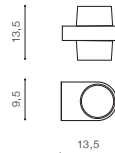

LARS SQUARE 3000K / 4000K

LED integrated

voltage: 230V	LED 13W 1000lm 3000K		
IP54	LED 13W 1000lm 4000K		
technical	installation place		
specification	beam angle: 2x 180°		

COLOUR / NEW INDEX NO.

- 3000K BLACK (BK) **AZ4506**
- 4000K BLACK (BK) **AZ4507**