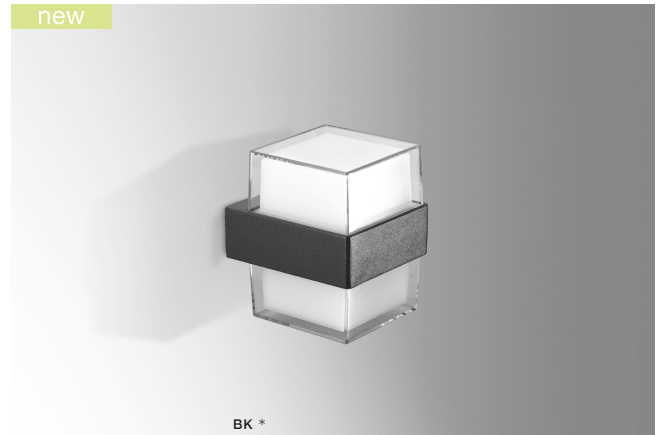

LARS IP54

Outdoor lamps

LARS ROUND WALL 3000K / 4000K

LED integrated

voltage: 230V	LED 13W 1000lm 3000K		
IP54	LED 13W 1000lm 4000K		
technical	installation place		
specification	beam angle: 2x 180°		

COLOUR / NEW INDEX NO.

- 3000K BLACK (BK) **AZ4504**
- 4000K BLACK (BK) **AZ4505**

LARS SQUARE 3000K / 4000K

LED integrated

voltage: 230V	LED 13W 1000lm 3000K		
IP54	LED 13W 1000lm 4000K		
technical	installation place		
specification	beam angle: 2x 180°		

COLOUR / NEW INDEX NO.

- 3000K BLACK (BK) **AZ4506**
- 4000K BLACK (BK) **AZ4507**

* - EXPLANATION SHORTCUT PAGE 2 (E)