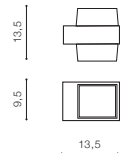

* - EXPLANATION SHORTCUT PAGE 2 (E)