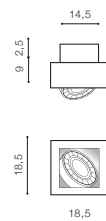

NIKEA 1 ES111

bulb not included

voltage: 230V	ES111 1x Max 16W	
IP20	installation place	

COLOUR / NEW INDEX NO.

- WHITE / BLACK (WH / BK) **AZ4436**
- WHITE (WH). **AZ4437**
- BLACK (BK). **AZ4438**

NIKEA 2 ES111

bulb not included

voltage: 230V	ES111 2x Max 16W	
IP20	installation place	

COLOUR / NEW INDEX NO.

- WHITE / BLACK (WH / BK) **AZ4439**
- WHITE (WH). **AZ4440**
- BLACK (BK). **AZ4441**