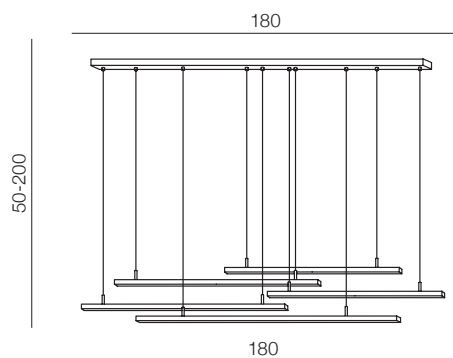

Merlo
DIMM

113

1 BLACK

2 WHITE

Merlo dimm LED

- 1 AZ3184 (black)
- 2 AZ3185 (white)

LED 49W 3280lm
3000K dimmable
aluminium/acryl