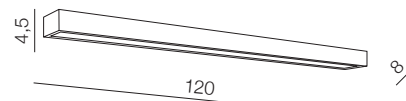

Rado 120

- 1 AZ2078 CH (3000K 1226lm)
- 1 AZ2081 CH (4000K 1287lm)

LED 30W IP44
aluminium/glass/PC