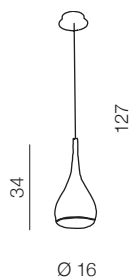

# Spell

166

1 WHITE

2 PEARL BLACK

3 FRANCE GOLD

4 CHROME

## Spell

- 1 AZ0287 (white)
- 2 AZ0288 (pearl black)
- 3 AZ0286 (france gold)
- 4 AZ0285 (chrome)

E27 1x 60W  
aluminium/iron  
metal/chrome