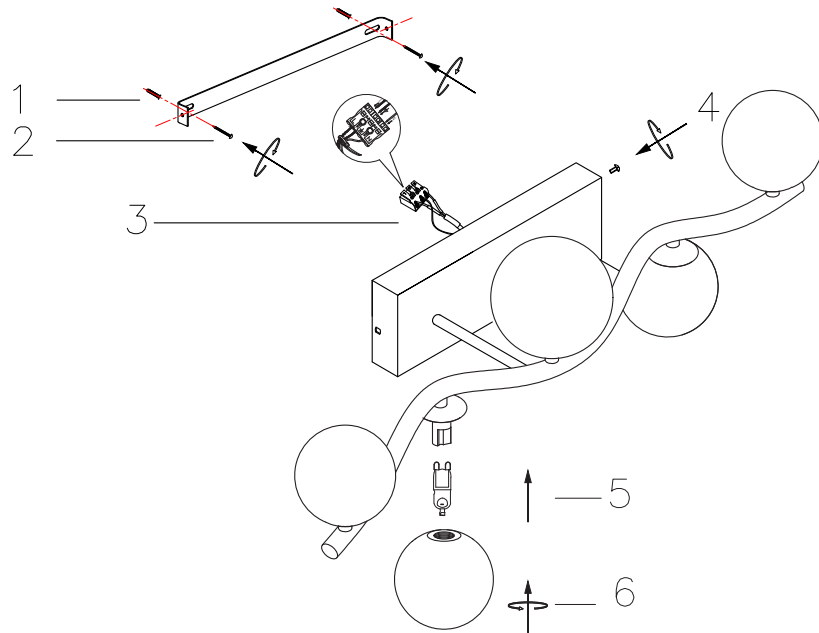

# Instruction

MOD059WL-05CH

5 x G9 (28W)

Recommended to use with LED bulbs

Model: MOD059WL-05CH

Collection: Modern

Series: Uva

Wall Lamps