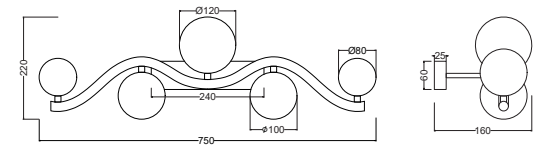

# Instruction

MOD059WL-05CH

5 x G9 (28W)

Recommended to use with LED bulbs

Model: MOD059WL-05CH

Collection: Modern

Series: Uva

Wall Lamps