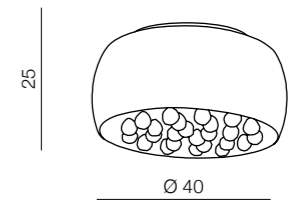

Caldo 40 top
AZ1002
6x G9 Only LED
metal/chrome/glass