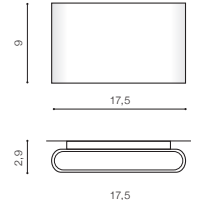

COLOUR / NEW INDEX NO.

- DARK GREY (DGR) **AZ2182**
- WHITE (WH) **AZ2181**
- BLACK (BK) **AZ4340**

DGR