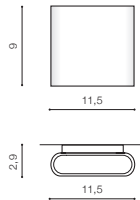

# CREMONA IP54

380

Outdoor lamps

BK \*

CREMONA S

LED integrated

voltage: 230V	LED 2x3W 350lm 3000K	
IP54		
technical specification	installation place	
	beam angle: 60°	

COLOUR / NEW INDEX NO.

- DARK GREY (DGR) . . . . . **AZ2180**
- WHITE (WH) . . . . . **AZ2179**
- BLACK (BK) . . . . . **AZ4339**

new

WH \*

CREMONA M

LED integrated

voltage: 230V	LED 2x5W 500lm 3000K	
IP54		
technical specification	installation place	
	beam angle: 2x 60°	