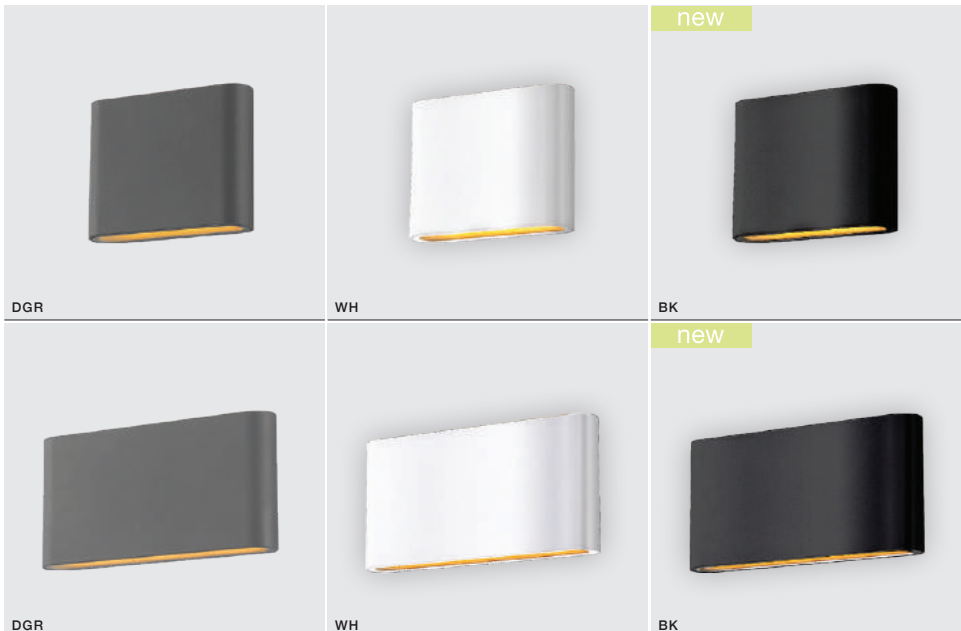

# CREMONA IP54

380

Outdoor lamps

BK \*

CREMONA S

LED integrated

voltage: 230V	LED 2x3W 350lm 3000K	
IP54		
technical specification	installation place	
	beam angle: 60°	

COLOUR / NEW INDEX NO.

- DARK GREY (DGR) . . . . . **AZ2180**
- WHITE (WH) . . . . . **AZ2179**
- BLACK (BK) . . . . . **AZ4339**

new

WH \*

CREMONA M

LED integrated

voltage: 230V	LED 2x5W 500lm 3000K	
IP54		
technical specification	installation place	
	beam angle: 2x 60°	

COLOUR / NEW INDEX NO.

- DARK GREY (DGR) . . . . . **AZ2182**
- WHITE (WH) . . . . . **AZ2181**
- BLACK (BK) . . . . . **AZ4340**

DGR

WH

BK

DGR

WH

BK