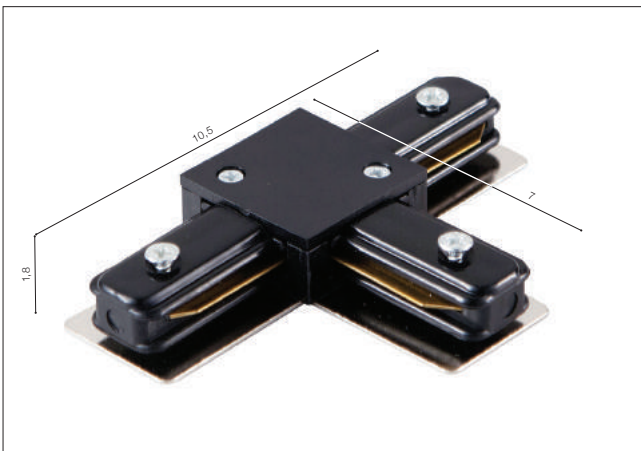

TRACK 1-LINE

Accessories for Track 1 Line

L Connector

- L CONNECTOR (BLACK)AZ4739
- L CONNECTOR (WHITE).....AZ4738

T Connector

- T CONNECTOR (BLACK)AZ4741
- T CONNECTOR (WHITE).....AZ4740

End Cap

- END CAP (BLACK)AZ4745
- END CAP (WHITE)AZ4744

Track 1-Line Pendant Accessory 1.5m

- TRACK 1-LINE PENDANT ACCESSORY 1.5M (BLACK)AZ4747
- TRACK 1-LINE PENDANT ACCESSORY 1.5M (WHITE)AZ4746

* - EXPLANATION SHORTCUT PAGE 2 (E)