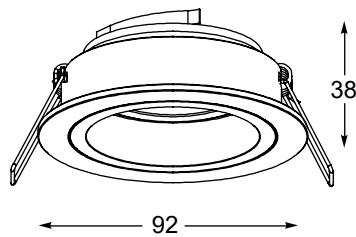

**CHUCK DL2 SQUARE**  
Spot  
**1. 20068-BK (black)**  
**2. 20068-WH (white)**  
2xGU10 MAX 50W  
aluminium white or black

**CHUCK DL ROUND**  
Spot  
**3. 92702 (black-gold)**  
1xGU10 MAX 50W  
aluminium black body  
+gold reflector

**CHUCK DL SQUARE**  
Spot  
**4. 92706 (black-gold)**  
1xGU10 MAX 50W  
aluminium black body  
+gold reflector