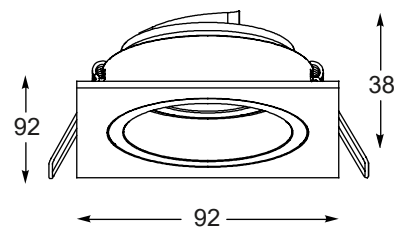

**CHUCK DL2 SQUARE**  
Spot  
**1. 20068-BK (black)**  
**2. 20068-WH (white)**  
2xGU10 MAX 50W  
aluminium white or black

**CHUCK DL ROUND**  
Spot  
**3. 92702 (black-gold)**  
1xGU10 MAX 50W  
aluminium black body  
+gold reflector

**CHUCK DL SQUARE**  
Spot  
**4. 92706 (black-gold)**  
1xGU10 MAX 50W  
aluminium black body  
+gold reflector