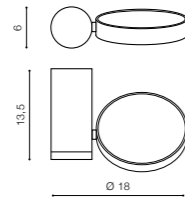

GALENA

Exposed downlights

WH-MATT *

WH-MATT

GALENA

LED integrated

product code - look AZ	LED 11W 3000K RA>80	
aluminium	960 lm	
IP20	installation place	
group energy label		

COLOUR / NEW INDEX NO.

MATT WHITE (WH) **AZ1457**

* - EXPLANATION SHORTCUT PAGE 2 (E)

VISION

Exposed downlights

WH *

WH

BK

VISION

bulb not included

product code - look AZ	LED connect GU10 2x Max. 50W	
aluminium		
IP20	installation place	
group energy label		

COLOUR / NEW INDEX NO.

WHITE (WH) **AZ1744**

BLACK (BK) **AZ1745**