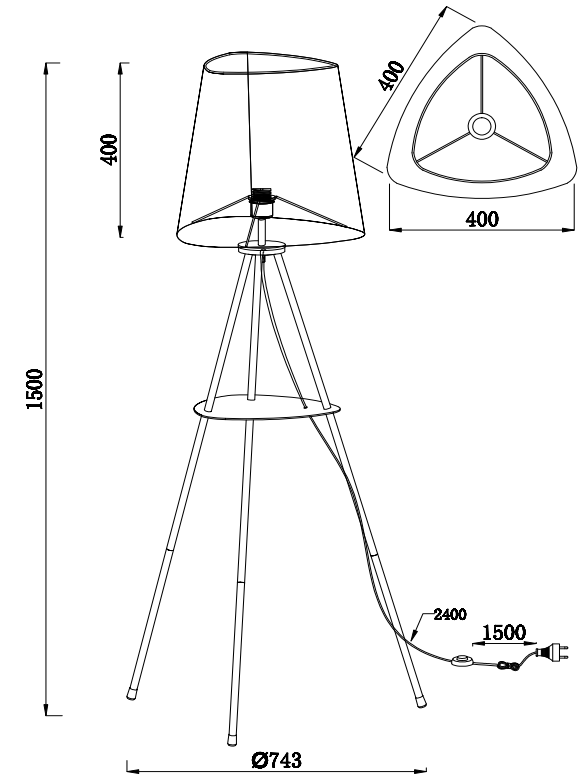

Instruction

MOD008FL-01N

1 x E27 (40W)

Model: MOD008FL-01N
Collection: Modern
Series: Comfort

Table Lamps