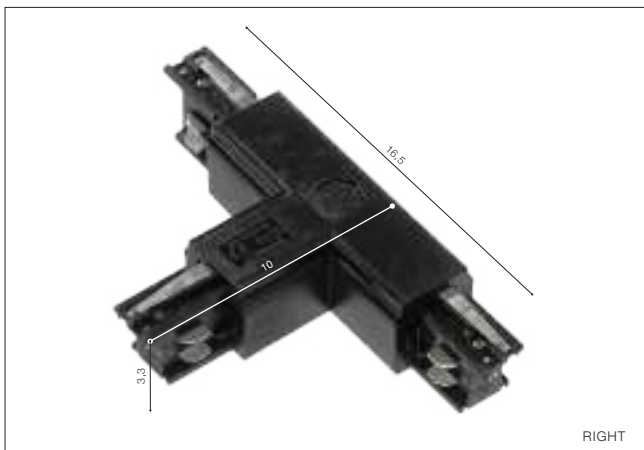

TRACK 3-LINE

Accessories for Track 3 Line

End Power (Left, Right)

- END POWER RIGHT (BLACK) **AZ4116**
- END POWER RIGHT (WHITE) **AZ4117**
- END POWER LEFT (BLACK) **AZ4284**
- END POWER LEFT (WHITE) **AZ4283**

Power

- POWER (BLACK) **AZ4274**
- POWER (WHITE) **AZ4273**

L Connector (Left, Right)

- L CONNECTOR RIGHT (BLACK) **AZ2983**
- L CONNECTOR RIGHT (WHITE) **AZ2984**
- L CONNECTOR LEFT (BLACK) **AZ2985**
- L CONNECTOR LEFT (WHITE) **AZ2986**