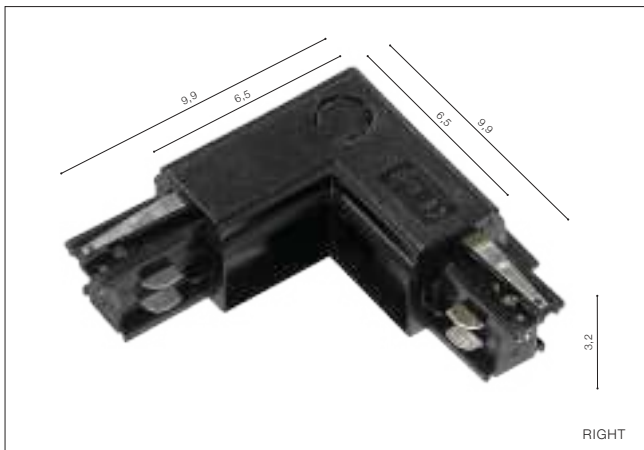

TRACK 3-LINE

Accessories for Track 3 Line

End Power (Left, Right)

- END POWER RIGHT (BLACK) **AZ4116**
- END POWER RIGHT (WHITE) **AZ4117**
- END POWER LEFT (BLACK) **AZ4284**
- END POWER LEFT (WHITE) **AZ4283**

Power

- POWER (BLACK) **AZ4274**
- POWER (WHITE) **AZ4273**

L Connector (Left, Right)

- L CONNECTOR RIGHT (BLACK) **AZ2983**
- L CONNECTOR RIGHT (WHITE) **AZ2984**
- L CONNECTOR LEFT (BLACK) **AZ2985**
- L CONNECTOR LEFT (WHITE) **AZ2986**

T Connector (Left, Right)

- T CONNECTOR LEFT (BLACK) **AZ4276**
- T CONNECTOR LEFT (WHITE) **AZ4275**
- T CONNECTOR RIGHT (BLACK) **AZ4278**
- T CONNECTOR RIGHT (WHITE) **AZ4277**

* - EXPLANATION SHORTCUT PAGE 2 (E)