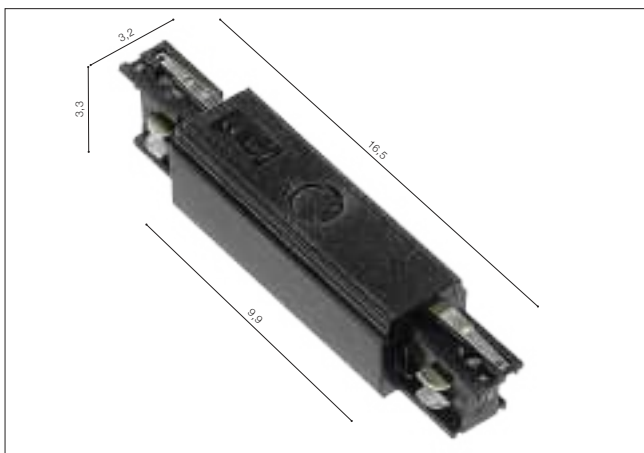

TRACK 3-LINE

Accessories for Track 3 Line

End Power (Left, Right)

- END POWER RIGHT (BLACK) **AZ4116**
- END POWER RIGHT (WHITE) **AZ4117**
- END POWER LEFT (BLACK) **AZ4284**
- END POWER LEFT (WHITE) **AZ4283**

Power

- POWER (BLACK) **AZ4274**
- POWER (WHITE) **AZ4273**

L Connector (Left, Right)

- L CONNECTOR RIGHT (BLACK) **AZ2983**
- L CONNECTOR RIGHT (WHITE) **AZ2984**
- L CONNECTOR LEFT (BLACK) **AZ2985**
- L CONNECTOR LEFT (WHITE) **AZ2986**