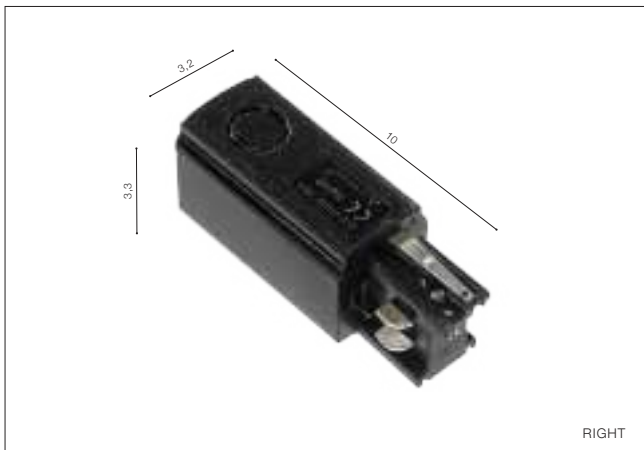

TRACK 3-LINE

Accessories for Track 3 Line

End Power (Left, Right)

- END POWER RIGHT (BLACK) **AZ4116**
- END POWER RIGHT (WHITE) **AZ4117**
- END POWER LEFT (BLACK) **AZ4284**
- END POWER LEFT (WHITE) **AZ4283**

Power

- POWER (BLACK) **AZ4274**
- POWER (WHITE) **AZ4273**

L Connector (Left, Right)

- L CONNECTOR RIGHT (BLACK) **AZ2983**
- L CONNECTOR RIGHT (WHITE) **AZ2984**
- L CONNECTOR LEFT (BLACK) **AZ2985**
- L CONNECTOR LEFT (WHITE) **AZ2986**