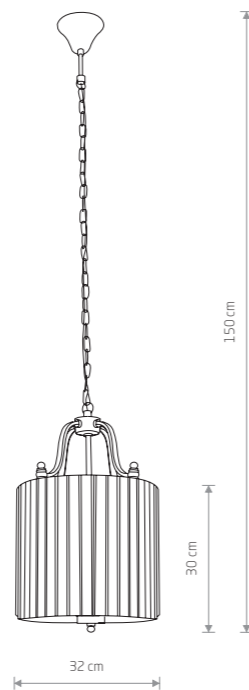

BOSTON
chrome plated steel, glass

- 8153
- 1xE14, max 40W

BOSTON
chrome plated steel, glass

- 8152
- 4xE14, max 40W

HAMPTON
chrome plated steel, glass

- 8154
- 6xE14, max 40W

HAMPTON
chrome plated steel, glass

- 8155
- 2xE14, max 40W