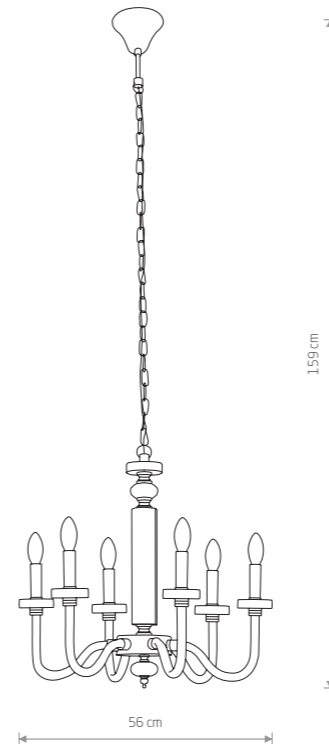

BOSTON
chrome plated steel, glass

- 8153
- 1xE14, max 40W

BOSTON
chrome plated steel, glass

- 8152
- 4xE14, max 40W

HAMPTON
chrome plated steel, glass

- 8154
- 6xE14, max 40W

HAMPTON
chrome plated steel, glass

- 8155
- 2xE14, max 40W