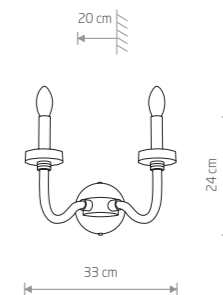

BOSTON
chrome plated steel, glass

- 8153
- 1xE14, max 40W

BOSTON
chrome plated steel, glass

- 8152
- 4xE14, max 40W

HAMPTON
chrome plated steel, glass

- 8154
- 6xE14, max 40W

HAMPTON
chrome plated steel, glass

- 8155
- 2xE14, max 40W