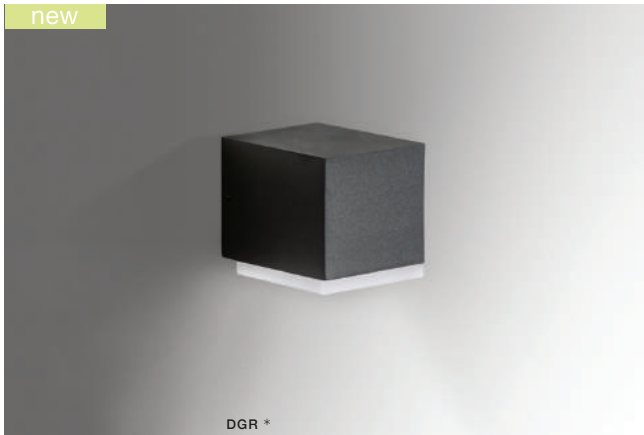

ARBAX IP54

376

Outdoor lamps

ARBAX 1

LED integrated

voltage: 230V	LED 6W 500lm 3000K	LED
IP54		
technical specification	installation place <input type="checkbox"/>	
	beam angle: 60°	

COLOUR / NEW INDEX NO.

■ DARK GREY (DGR) **AZ4341**

ARBAX 2

LED integrated

voltage: 230V	LED 12W 1000lm 3000K	LED
IP54		
technical specification	installation place <input type="checkbox"/>	
	beam angle: 2x 60°	

COLOUR / NEW INDEX NO.

■ DARK GREY (DGR) **AZ4342**