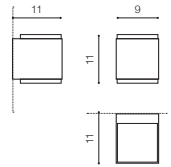

ARBAX 2

LED integrated

voltage: 230V	LED 12W 1000lm 3000K	LED
IP54		
technical specification	installation place <input type="checkbox"/>	
	beam angle: 2x 60°	

COLOUR / NEW INDEX NO.

■ DARK GREY (DGR) **AZ4342**