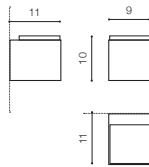

ARBAX 2

LED integrated

voltage: 230V	LED 12W 1000lm 3000K	LED
IP54		
technical specification	installation place <input type="checkbox"/>	
	beam angle: 2x 60°	

COLOUR / NEW INDEX NO.

■ DARK GREY (DGR) **AZ4342**