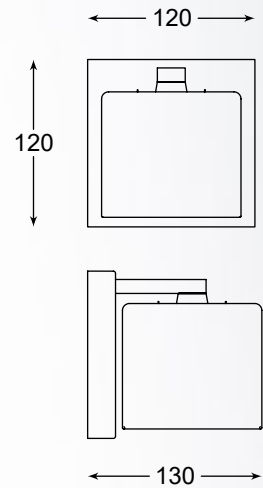

PIOLI
Pendant lamp
P0369-01A-F4GR
1xE27 MAX 26W
(energy saving bulb only)
silver glass shade with dots,
metal chrome canopy

PIOLI
Pendant lamp
P0369-01A-F4GQ
1xE27 MAX 26W
(energy saving bulb only)
gold glass shade with dots,
metal chrome canopy

PIOLI
Pendant lamp
P0369-03A-B5GR
3xE27 MAX 26W
(Energy saving bulb only)
silver glass shade with dots,
metal chrome canopy

PIOLI
Wall lamp
W0369-01A-B5GR
1xG9 MAX 42W
silver glass shade with dots,
metal chrome canopy