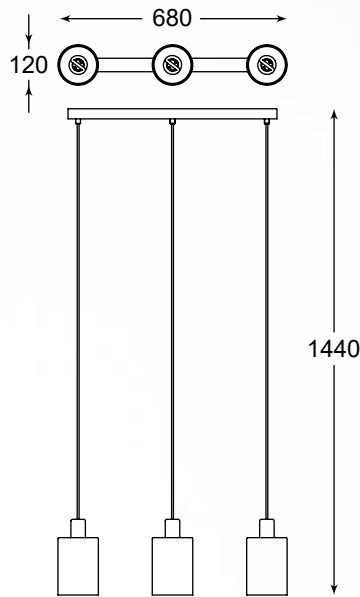

PIOLI
Pendant lamp
P0369-01A-F4GR
1xE27 MAX 26W
(energy saving bulb only)
silver glass shade with dots,
metal chrome canopy

PIOLI
Pendant lamp
P0369-01A-F4GQ
1xE27 MAX 26W
(energy saving bulb only)
gold glass shade with dots,
metal chrome canopy

PIOLI
Pendant lamp
P0369-03A-B5GR
3xE27 MAX 26W
(Energy saving bulb only)
silver glass shade with dots,
metal chrome canopy

PIOLI
Wall lamp
W0369-01A-B5GR
1xG9 MAX 42W
silver glass shade with dots,
metal chrome canopy