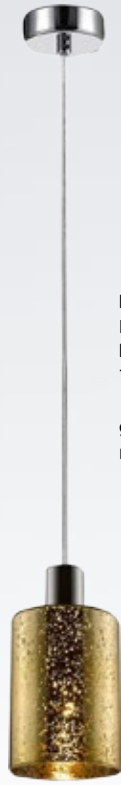

PIOLI
Pendant lamp
P0369-01A-F4GR
1xE27 MAX 26W
(energy saving bulb only)
silver glass shade with dots,
metal chrome canopy

PIOLI
Pendant lamp
P0369-01A-F4GQ
1xE27 MAX 26W
(energy saving bulb only)
gold glass shade with dots,
metal chrome canopy

PIOLI
Pendant lamp
P0369-03A-B5GR
3xE27 MAX 26W
(Energy saving bulb only)
silver glass shade with dots,
metal chrome canopy

PIOLI
Wall lamp
W0369-01A-B5GR
1xG9 MAX 42W
silver glass shade with dots,
metal chrome canopy