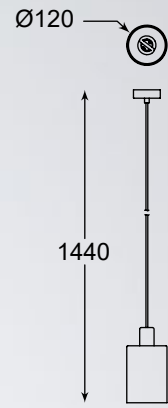

PIOLI
Pendant lamp
P0369-01A-F4GR
1xE27 MAX 26W
(energy saving bulb only)
silver glass shade with dots,
metal chrome canopy

PIOLI
Pendant lamp
P0369-01A-F4GQ
1xE27 MAX 26W
(energy saving bulb only)
gold glass shade with dots,
metal chrome canopy

PIOLI
Pendant lamp
P0369-03A-B5GR
3xE27 MAX 26W
(Energy saving bulb only)
silver glass shade with dots,
metal chrome canopy

PIOLI
Wall lamp
W0369-01A-B5GR
1xG9 MAX 42W
silver glass shade with dots,
metal chrome canopy