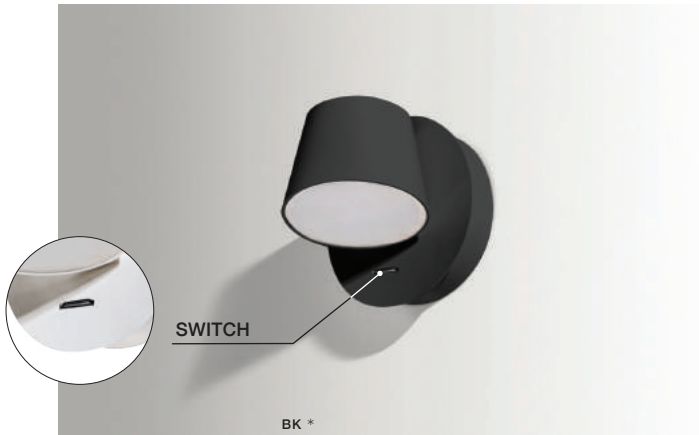

RAMONA LED SWITCH

336

Indoor wall lamps

RAMONA 1 LED SWITCH

LED integrated

voltage: 230V	LED 6W 3000K 500lm	
IP20		
technical specification	installation place	
	beam angle: 60°	

COLOUR / NEW INDEX NO.

- SAND WHITE (WH) **AZ2566**
- SAND BLACK (BK) **AZ2565**

RAMONA 2 LED SWITCH

LED integrated

voltage: 230V	LED 2X 6W 3000K 500lm	
IP20		
technical specification	installation place	
	beam angle: 2x60°	

COLOUR / NEW INDEX NO.

- SAND WHITE (WH) **AZ2564**
- SAND BLACK (BK) **AZ2563**