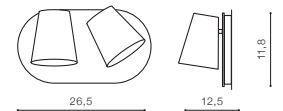

RAMONA LED SWITCH

336

Indoor wall lamps

RAMONA 1 LED SWITCH

LED integrated

voltage: 230V	LED 6W 3000K 500lm	
IP20		
technical specification	installation place	
	beam angle: 60°	

COLOUR / NEW INDEX NO.

- SAND WHITE (WH) **AZ2566**
- SAND BLACK (BK) **AZ2565**

RAMONA 2 LED SWITCH

LED integrated

voltage: 230V	LED 2X 6W 3000K 500lm	
IP20		
technical specification	installation place	
	beam angle: 2x60°	

COLOUR / NEW INDEX NO.

- SAND WHITE (WH) **AZ2564**
- SAND BLACK (BK) **AZ2563**