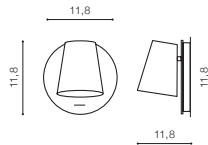

RAMONA LED SWITCH

336

Indoor wall lamps

RAMONA 1 LED SWITCH

LED integrated

voltage: 230V	LED 6W 3000K 500lm	
IP20		
technical specification	installation place	
	beam angle: 60°	

COLOUR / NEW INDEX NO.

- SAND WHITE (WH) **AZ2566**
- SAND BLACK (BK) **AZ2565**

RAMONA 2 LED SWITCH

LED integrated

voltage: 230V	LED 2X 6W 3000K 500lm	
IP20		
technical specification	installation place	
	beam angle: 2x60°	

COLOUR / NEW INDEX NO.

- SAND WHITE (WH) **AZ2564**
- SAND BLACK (BK) **AZ2563**