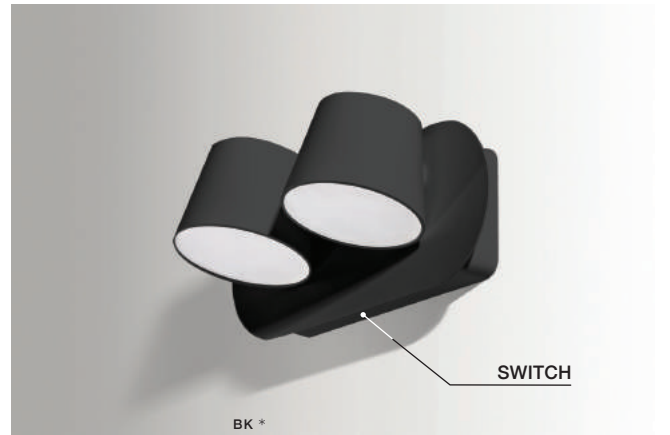

RAMONA LED SWITCH

336

Indoor wall lamps

RAMONA 1 LED SWITCH

LED integrated

voltage: 230V	LED 6W 3000K 500lm	
IP20		
technical specification	installation place	
	beam angle: 60°	

COLOUR / NEW INDEX NO.

- SAND WHITE (WH) **AZ2566**
- SAND BLACK (BK) **AZ2565**

RAMONA 2 LED SWITCH

LED integrated

voltage: 230V	LED 2X 6W 3000K 500lm	
IP20		
technical specification	installation place	
	beam angle: 2x60°	

COLOUR / NEW INDEX NO.

- SAND WHITE (WH) **AZ2564**
- SAND BLACK (BK) **AZ2563**