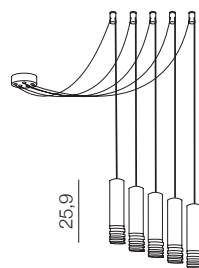

LOCUS

351

new

1 WHITE

2 BLACK

3 CHAMPAIGNE

Locus L pendant 3

- 1 AZ3403 (white)
- 2 AZ3402 (black)
- 3 AZ3404 (champagne)

GU10 3x Max 35W only LED
metal/aluminium

Locus L pendant 5

- 1 AZ3406 (white)
- 2 AZ3405 (black)
- 3 AZ3407 (champagne)

GU10 5x Max 35W only LED
metal/aluminium