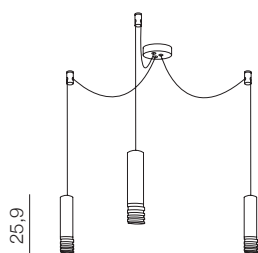

LOCUS

351

new

1 WHITE

2 BLACK

3 CHAMPAIGNE

Locus L pendant 3

- 1 AZ3403 (white)
- 2 AZ3402 (black)
- 3 AZ3404 (champagne)

GU10 3x Max 35W only LED
metal/aluminium

Locus L pendant 5

- 1 AZ3406 (white)
- 2 AZ3405 (black)
- 3 AZ3407 (champagne)

GU10 5x Max 35W only LED
metal/aluminium