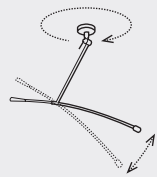

Lamp bodies

+

Shades

=

Bodies + Shades

Barcelona
LAMP BODY
AZ2288