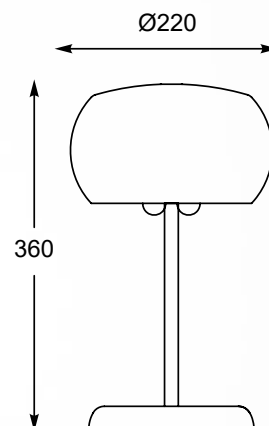

RAIN
Ceiling lamp
C0076-01D-F4K9
1xG9 MAX 42W
metal chrome,
smoky glass with
crystal drops inside

RAIN
Wall lamp
W0076-01D-F4K9
1xG9 MAX 42W
metal chrome,
smoky glass with
crystal drops inside

RAIN
Table lamp
T0076-03D-F4K9
3xG9 MAX 48W
metal chrome,
smoky glass with
crystal drops inside