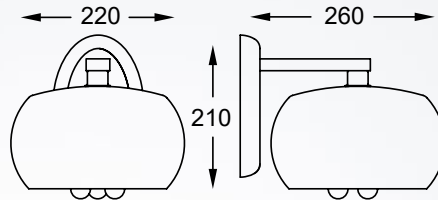

RAIN
Ceiling lamp
C0076-01D-F4K9
1xG9 MAX 42W
metal chrome,
smoky glass with
crystal drops inside

RAIN
Wall lamp
W0076-01D-F4K9
1xG9 MAX 42W
metal chrome,
smoky glass with
crystal drops inside

RAIN
Table lamp
T0076-03D-F4K9
3xG9 MAX 48W
metal chrome,
smoky glass with
crystal drops inside