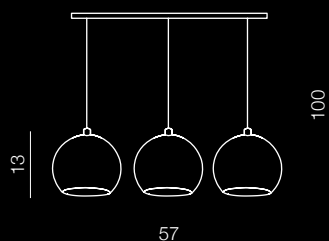

# Gulia

215

1 CHROME

2 WHITE

3 BLACK

**Gulia 1**

- 1 AZ0641 (chrome)
- 2 AZ0642 (white)
- 3 AZ0630 (black)

1x GU10 MAX 50W  
metal/chrome/balistic glass

**Gulia 3**

- 1 AZ0637 (chrome)
- 2 AZ0638 (white)

3x GU10 MAX 50W  
metal/chrome/balistic glass

**Gulia 7**

- 1 AZ0877 (chrome)
- 2 AZ0635 (black)

7x GU10 MAX 50W  
metal/chrome/balistic glass

**Gulia wall**

- 1 AZ1346 (chrome)
- 2 AZ1234 (white)
- 3 AZ1235 (black)

1x GU10 MAX 50W  
sand black/chrome/sand white