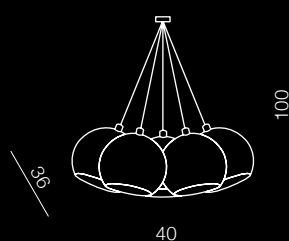

# Gulia

215

1 CHROME

2 WHITE

3 BLACK

**Gulia 1**

- 1 AZ0641 (chrome)
- 2 AZ0642 (white)
- 3 AZ0630 (black)

1x GU10 MAX 50W  
metal/chrome/balistic glass

**Gulia 3**

- 1 AZ0637 (chrome)
- 2 AZ0638 (white)

3x GU10 MAX 50W  
metal/chrome/balistic glass

**Gulia 7**

- 1 AZ0877 (chrome)
- 2 AZ0635 (black)

7x GU10 MAX 50W  
metal/chrome/balistic glass

**Gulia wall**

- 1 AZ1346 (chrome)
- 2 AZ1234 (white)
- 3 AZ1235 (black)

1x GU10 MAX 50W  
sand black/chrome/sand white