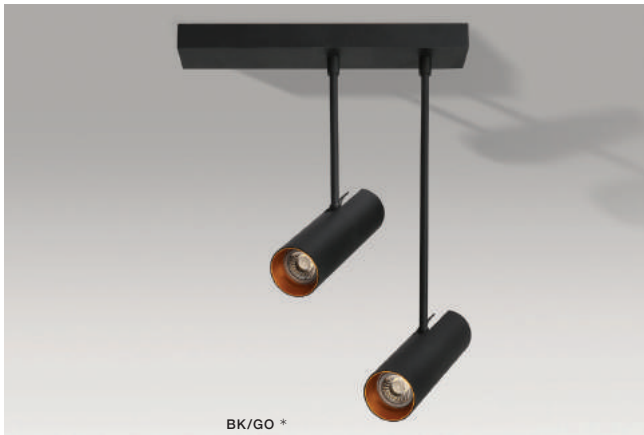

LENS 2 SQUARE

Exposed downlights

BK/GO *

LENS 2 SQUARE

bulb not included

voltage: 230V	LED GU10 2xMax 35W	<input checked="" type="checkbox"/>
IP20	installation place	<input type="checkbox"/>

COLOUR / NEW INDEX NO.

- WHITE / WHITE (WH/WH) **AZ3519**
- BLACK / BLACK (BK/BK) **AZ3520**
- BLACK / GOLD (BK/GO) **AZ3521**

AZZARDO PATENT EU