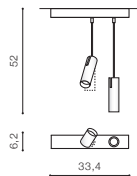

LENS 2 SQUARE

Exposed downlights

BK/GO *

LENS 2 SQUARE

bulb not included

voltage: 230V	LED GU10 2xMax 35W	<input checked="" type="checkbox"/>
IP20	installation place	<input type="checkbox"/>

COLOUR / NEW INDEX NO.

- WHITE / WHITE (WH/WH) **AZ3519**
- BLACK / BLACK (BK/BK) **AZ3520**
- BLACK / GOLD (BK/GO) **AZ3521**

AZZARDO PATENT EU