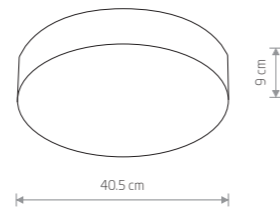

ARENA LED

painting steel, plastic PMMA

- 6726   6727
- 6771   8274