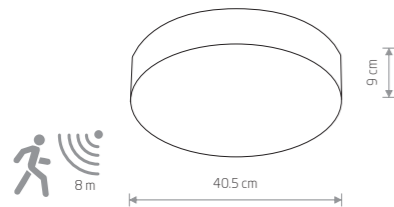

ARENA SENSOR

painting steel, plastic PMMA

- 8832   8833   7953
- 3xE14, max 20W
- IP44