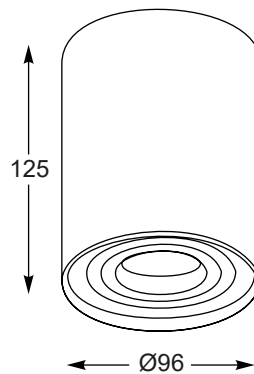

RONDOSL2
Spot
1. 50407-WH (white)
2. 50407-BK (black)
2xGU10 50W
white or black
aluminium
IP 24

RONDOSL1
Spot
3. 94354 (brushed gold)
4. 44805 (brushed silver)
5. 45519 (white)
6. 89201 (black)
1xGU10 MAX 50W
gold or black or white or silver
aluminium
IP 24