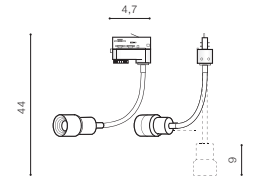

- WHITE FINISH SHINING (WH) **AZ4558**
- BLACK FINISH SHINING (BK) **AZ4557**

LUMI FLEX TRACK 3 LINE 3000K

LED integrated

voltage: 230V	LED 5W 500lm 3000K	
IP20	installation: Track 3 Line	
technical specification	adjustable beam angle: 19°÷ 70°	

COLOUR / NEW INDEX NO.

- WHITE FINISH SHINING (WH) **AZ4560**
- BLACK FINISH SHINING (BK) **AZ4559**

* - EXPLANATION SHORTCUT PAGE 2 (E)