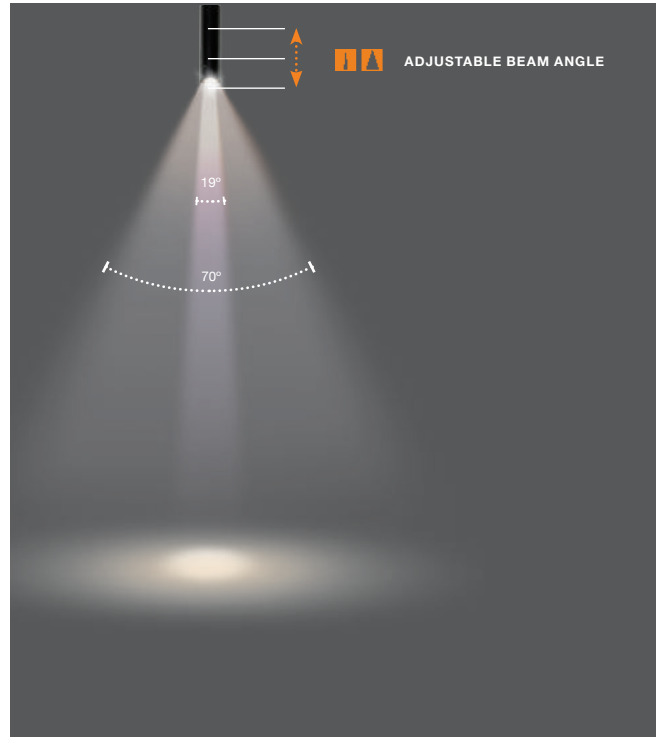

LUMI TRACK

Track 3 Line

LUMI TRACK 3 LINE 3000K

LED integrated

voltage: 230V	LED 5W 500lm 3000K	
IP20	installation: Track 3 Line	
technical specification	adjustable beam angle: 19°÷ 70°	

COLOUR / NEW INDEX NO.

- WHITE FINISH SHINING (WH) **AZ4558**
- BLACK FINISH SHINING (BK) **AZ4557**

LUMI FLEX TRACK 3 LINE 3000K

LED integrated

voltage: 230V	LED 5W 500lm 3000K	
IP20	installation: Track 3 Line	
technical specification	adjustable beam angle: 19°÷ 70°	

COLOUR / NEW INDEX NO.

- WHITE FINISH SHINING (WH) **AZ4560**
- BLACK FINISH SHINING (BK) **AZ4559**

* - EXPLANATION SHORTCUT PAGE 2 (E)