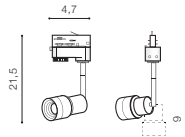

LUMI TRACK

Track 3 Line

LUMI TRACK 3 LINE 3000K

LED integrated

voltage: 230V	LED 5W 500lm 3000K	
IP20	installation: Track 3 Line	
technical specification	adjustable beam angle: 19°÷ 70°	

COLOUR / NEW INDEX NO.

- WHITE FINISH SHINING (WH) **AZ4558**
- BLACK FINISH SHINING (BK) **AZ4557**

LUMI FLEX TRACK 3 LINE 3000K

LED integrated

voltage: 230V	LED 5W 500lm 3000K	
IP20	installation: Track 3 Line	
technical specification	adjustable beam angle: 19°÷ 70°	