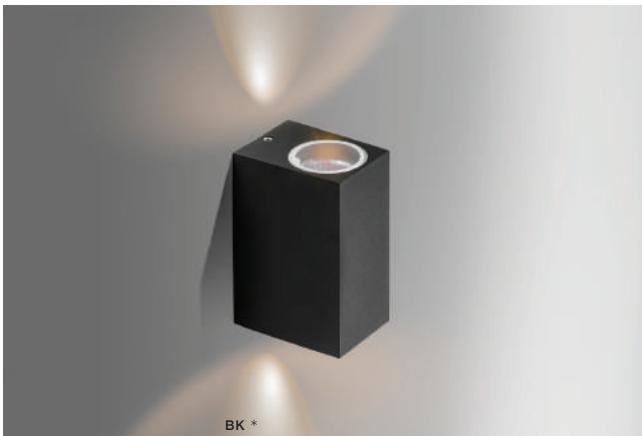

RIMINI SQUARE IP54

Outdoor lamps

RIMINI 1 SQUARE

bulb not included

voltage: 230V	GU10 1x MAX 35W
IP54	
	installation place

COLOUR / NEW INDEX NO.

- DARK GREY (DGR) **AZ4311**
- WHITE (WH) **AZ4313**
- BLACK (BK) **AZ4267**

RIMINI 2 SQUARE

bulb not included

voltage: 230V	GU10 2x MAX 35W
IP54	
	installation place

COLOUR / NEW INDEX NO.

- DARK GREY (DGR) **AZ4312**
- WHITE (WH) **AZ4314**
- BLACK (BK) **AZ4268**

* - EXPLANATION SHORTCUT PAGE 2 (E)