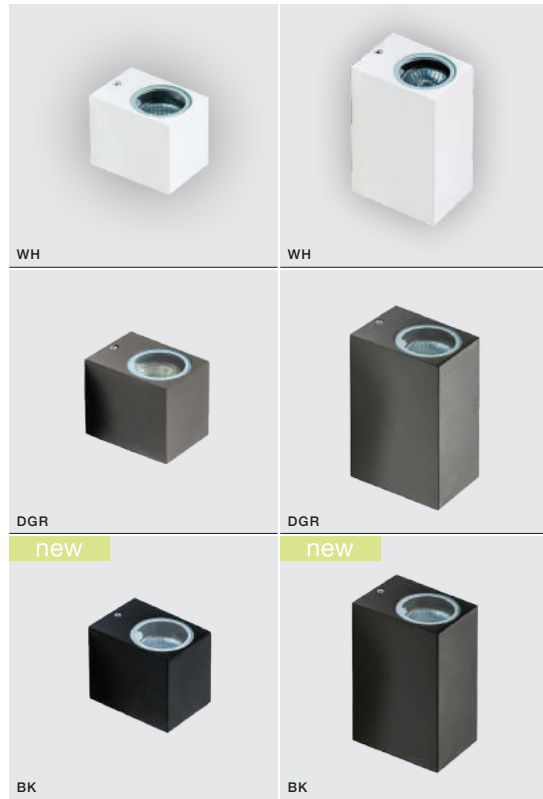

RIMINI SQUARE IP54

Outdoor lamps

RIMINI 1 SQUARE

bulb not included

voltage: 230V	GU10 1x MAX 35W
IP54	
	installation place

COLOUR / NEW INDEX NO.

- DARK GREY (DGR) **AZ4311**
- WHITE (WH) **AZ4313**
- BLACK (BK) **AZ4267**

RIMINI 2 SQUARE

bulb not included

voltage: 230V	GU10 2x MAX 35W
IP54	
	installation place

COLOUR / NEW INDEX NO.

- DARK GREY (DGR) **AZ4312**
- WHITE (WH) **AZ4314**
- BLACK (BK) **AZ4268**

* - EXPLANATION SHORTCUT PAGE 2 (E)