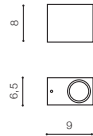

RIMINI SQUARE IP54

Outdoor lamps

RIMINI 1 SQUARE

bulb not included

voltage: 230V	GU10 1x MAX 35W
IP54	
	installation place

COLOUR / NEW INDEX NO.

- DARK GREY (DGR) **AZ4311**
- WHITE (WH) **AZ4313**
- BLACK (BK) **AZ4267**

RIMINI 2 SQUARE

bulb not included

voltage: 230V	GU10 2x MAX 35W
IP54	
	installation place

COLOUR / NEW INDEX NO.

- DARK GREY (DGR) **AZ4312**
- WHITE (WH) **AZ4314**
- BLACK (BK) **AZ4268**

* - EXPLANATION SHORTCUT PAGE 2 (E)