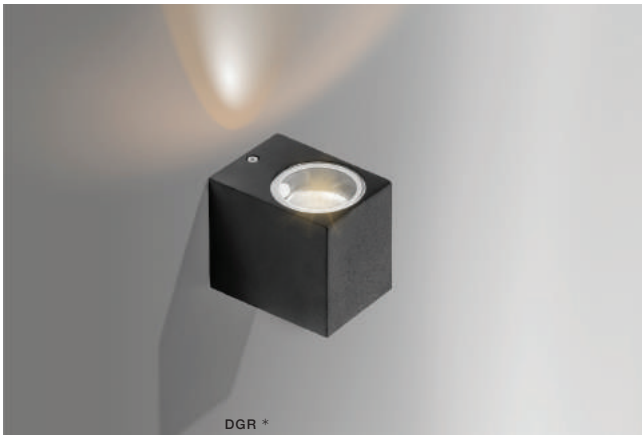

RIMINI SQUARE IP54

Outdoor lamps

RIMINI 1 SQUARE

bulb not included

voltage: 230V	GU10 1x MAX 35W
IP54	
	installation place

COLOUR / NEW INDEX NO.

- DARK GREY (DGR) **AZ4311**
- WHITE (WH) **AZ4313**
- BLACK (BK) **AZ4267**

RIMINI 2 SQUARE

bulb not included

voltage: 230V	GU10 2x MAX 35W
IP54	
	installation place

COLOUR / NEW INDEX NO.

- DARK GREY (DGR) **AZ4312**
- WHITE (WH) **AZ4314**
- BLACK (BK) **AZ4268**

* - EXPLANATION SHORTCUT PAGE 2 (E)